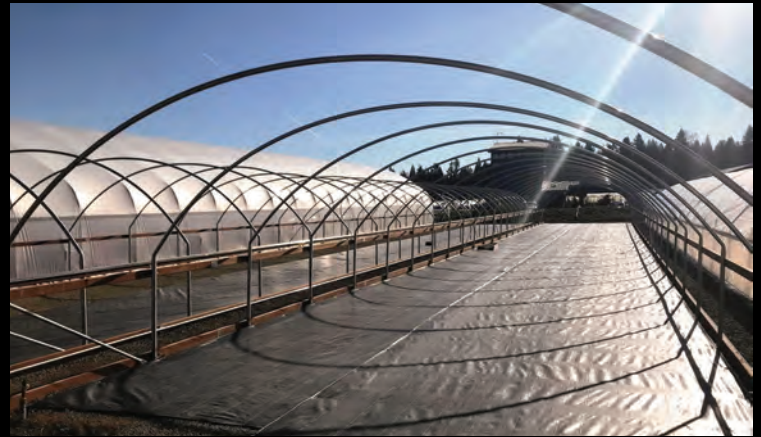

GK 2000 SERIES GREENHOUSE SYSTEM

COMBINING TECHNOLOGY AND TRADITION SINCE 1976

The Standard for the Northwest

The **GK 2000 Series Greenhouse System** is the standard for the Northwest due to the simple yet effective design. The 2000 Series will help contain heat and humidity for cuttings and starting plants.

All bows, posts, purlins, wind braces are pre-punched and indexed for fast and easy assembly. All bends are made hydraulically with a bending system that ensures uniformity throughout the formed components.

GK greenhouses come with an instruction manual, parts checklist and installation hardware for a complete package. Door and end wall kits provide plenty of width and height needed for entering and exiting the house.

Standard House:

- 20' Wide Designs
- 4' / 5' / 6' Spacing
- Standard 4' Sidewall Height
- 8' 6" Center Height
- 1 Purlin Run (top center)
- 2 Corner Wind Brace Kits (48' or under)
- 4 Corner Wind Brace Kits (50' or longer)
- Made from Galvanized Steel

Options:

- Large selection of doors
- Selection of end wall types
- Roll up side kits
- Shutters and roof vents
- Truss system available for hanging plants

Visit Us at:

www.GKGreenhouse.com

Call Us at:

503-678-5525

10590 Donald Road NE · Donald, Oregon 97020 FAX 503-678-5693 gksales@gkmachine.com · www.gkmachine.com