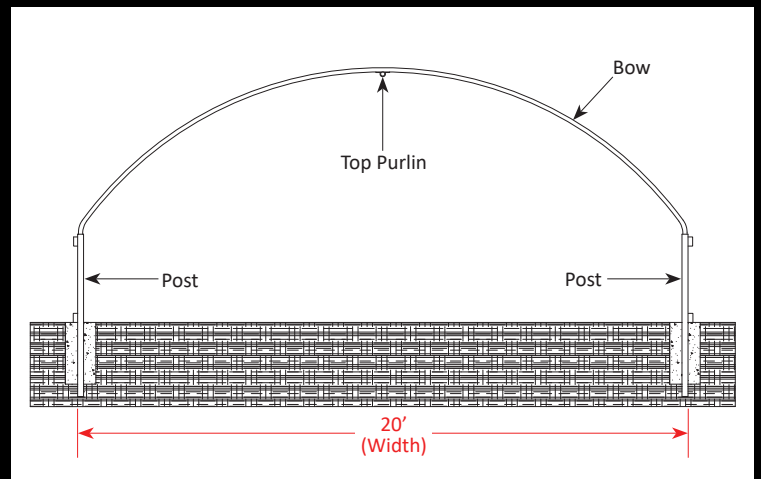

GK 2000 SERIES GREENHOUSE SYSTEM

COMBINING TECHNOLOGY AND TRADITION SINCE 1976

Material Specifications:

- Poly Film Size: 20' wide
- Ground to ground: 36'
- Actual Length: 31' 4"
- Board to Board: 28'
- Actual Length: 24' 4"

Greenhouse Accessories and Supplies:

Poly Coverings	Polycarbonate panels, Polycarbonate Dual Wall, Standard Poly Rolls, Koolite Plus, W&B Poly B/W
Heaters	LB White ThermaGrow, Modine Heaters, LB White Spare Parts
Fans	J&D Manufacturing, Circulation Fans, Slant Wall Fans, J&D Light Deprivation Kits
Accessories	Wiggle Wire and Base, Ground Cloth, Shade Cloth, Thermostats

Nursery Equipment:

GK Machine has been manufacturing quality equipment for a variety of growers since 1976.

Here are just a few of the machines and implements we build for the nursery industry:

Toilet Trailers	Hand Washing Stations
Hoop Carrier	Tracking Trailers
Drop Trailers	ATV Dump Trailers
Nursery Rack	Dripline Hose Reel
Potting Machine	Pot-n-Pot Machine
Tree & Shrub Digger	Custom Equipment

Visit Us at:

www.GKGreenhouse.com

Call Us at:

503-678-5525

10590 Donald Road NE · Donald, Oregon 97020 FAX 503-678-5693 gksales@gkmachine.com · www.gkmachine.com